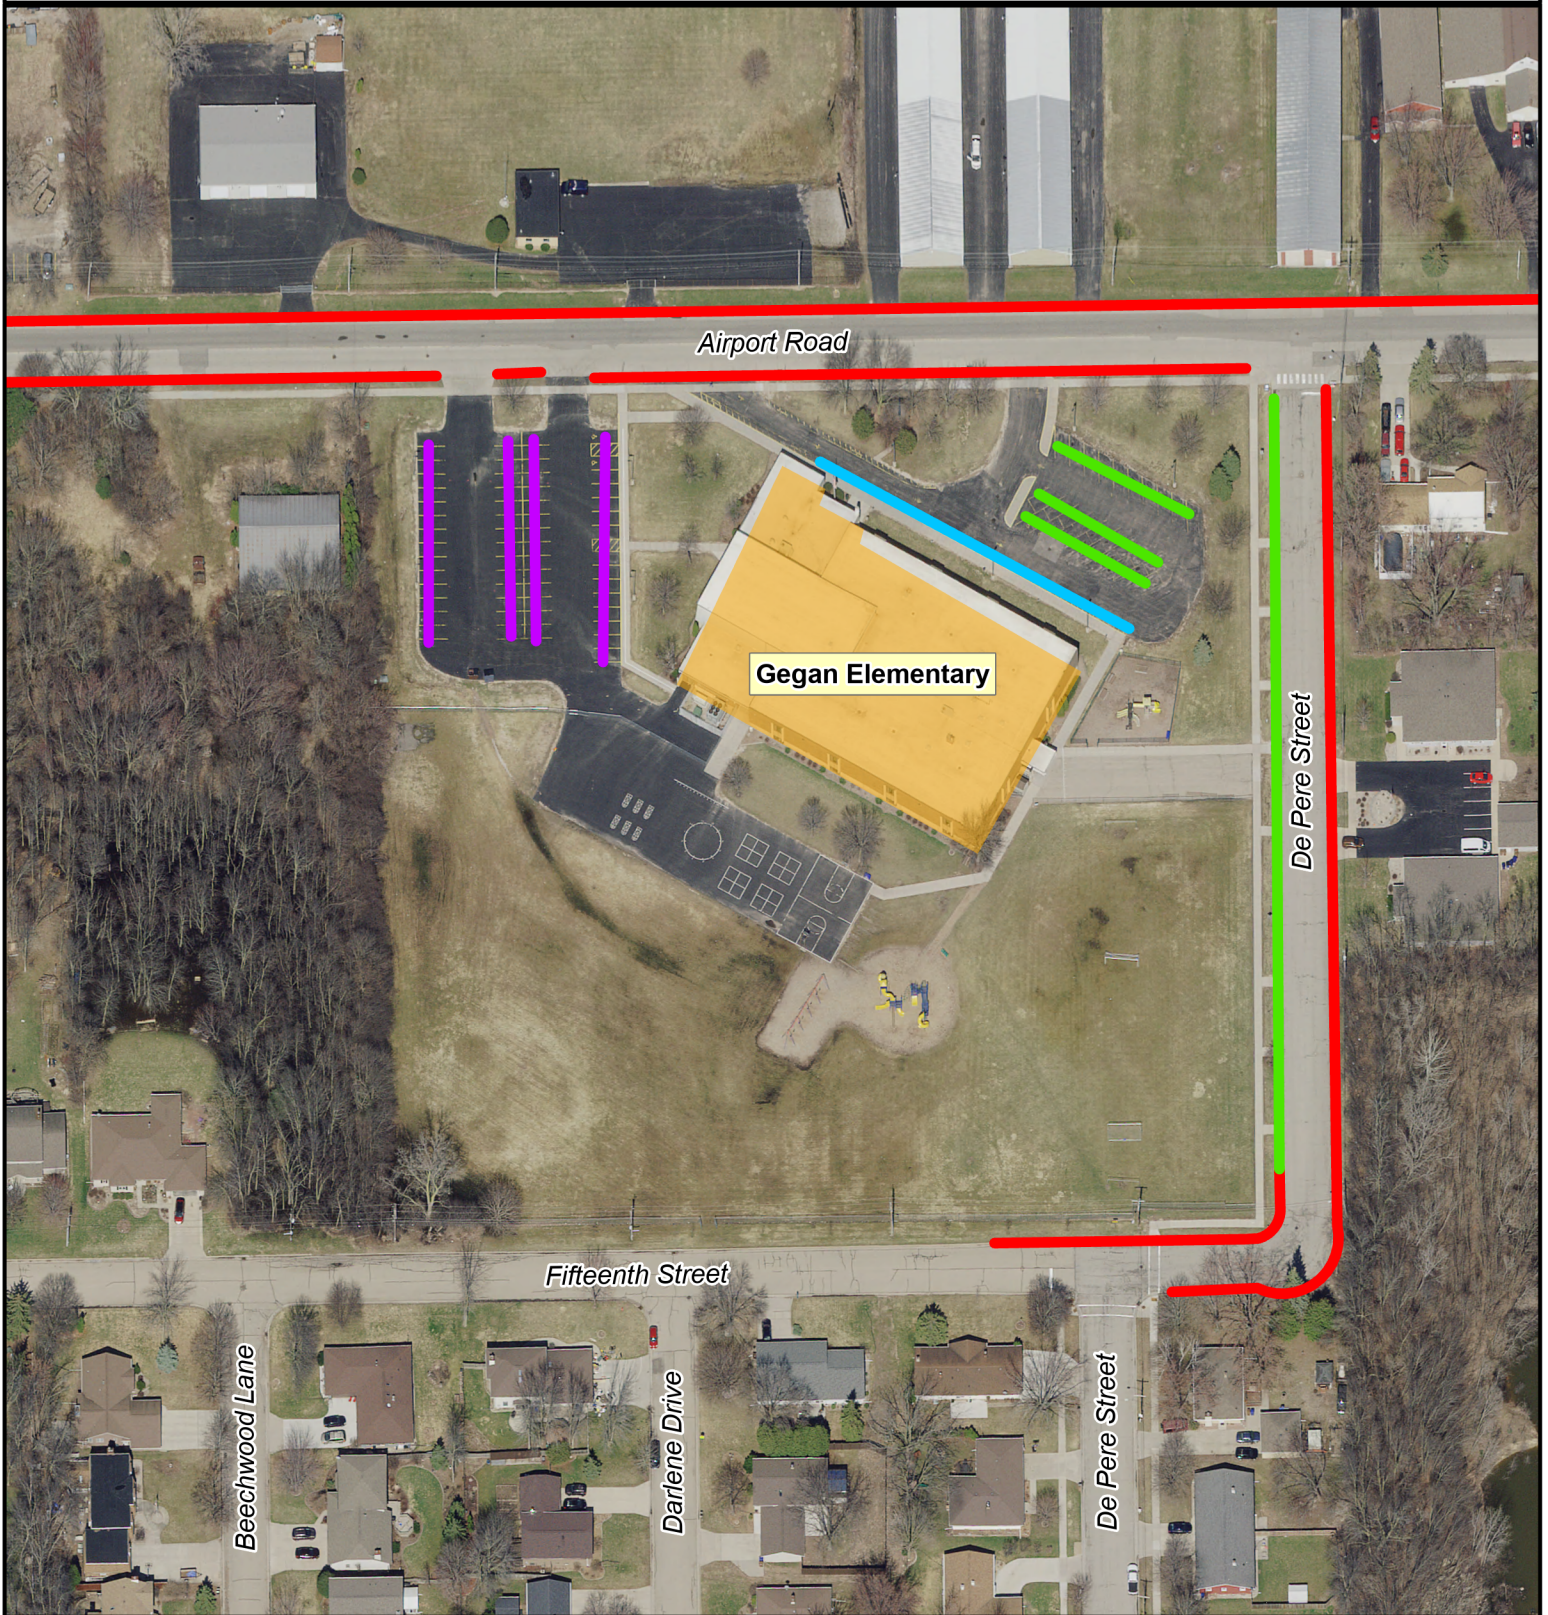

Parent Parking | Gegan Elementary School

- Bus Loading Area
- Parent/General Parking
- Staff Parking
- No Parking

Source:
Base data/imagery provided by Winnebago County 2021.
SRTS data provided by ECWRPC 2021.

PREPARED NOVEMBER 2021 BY: